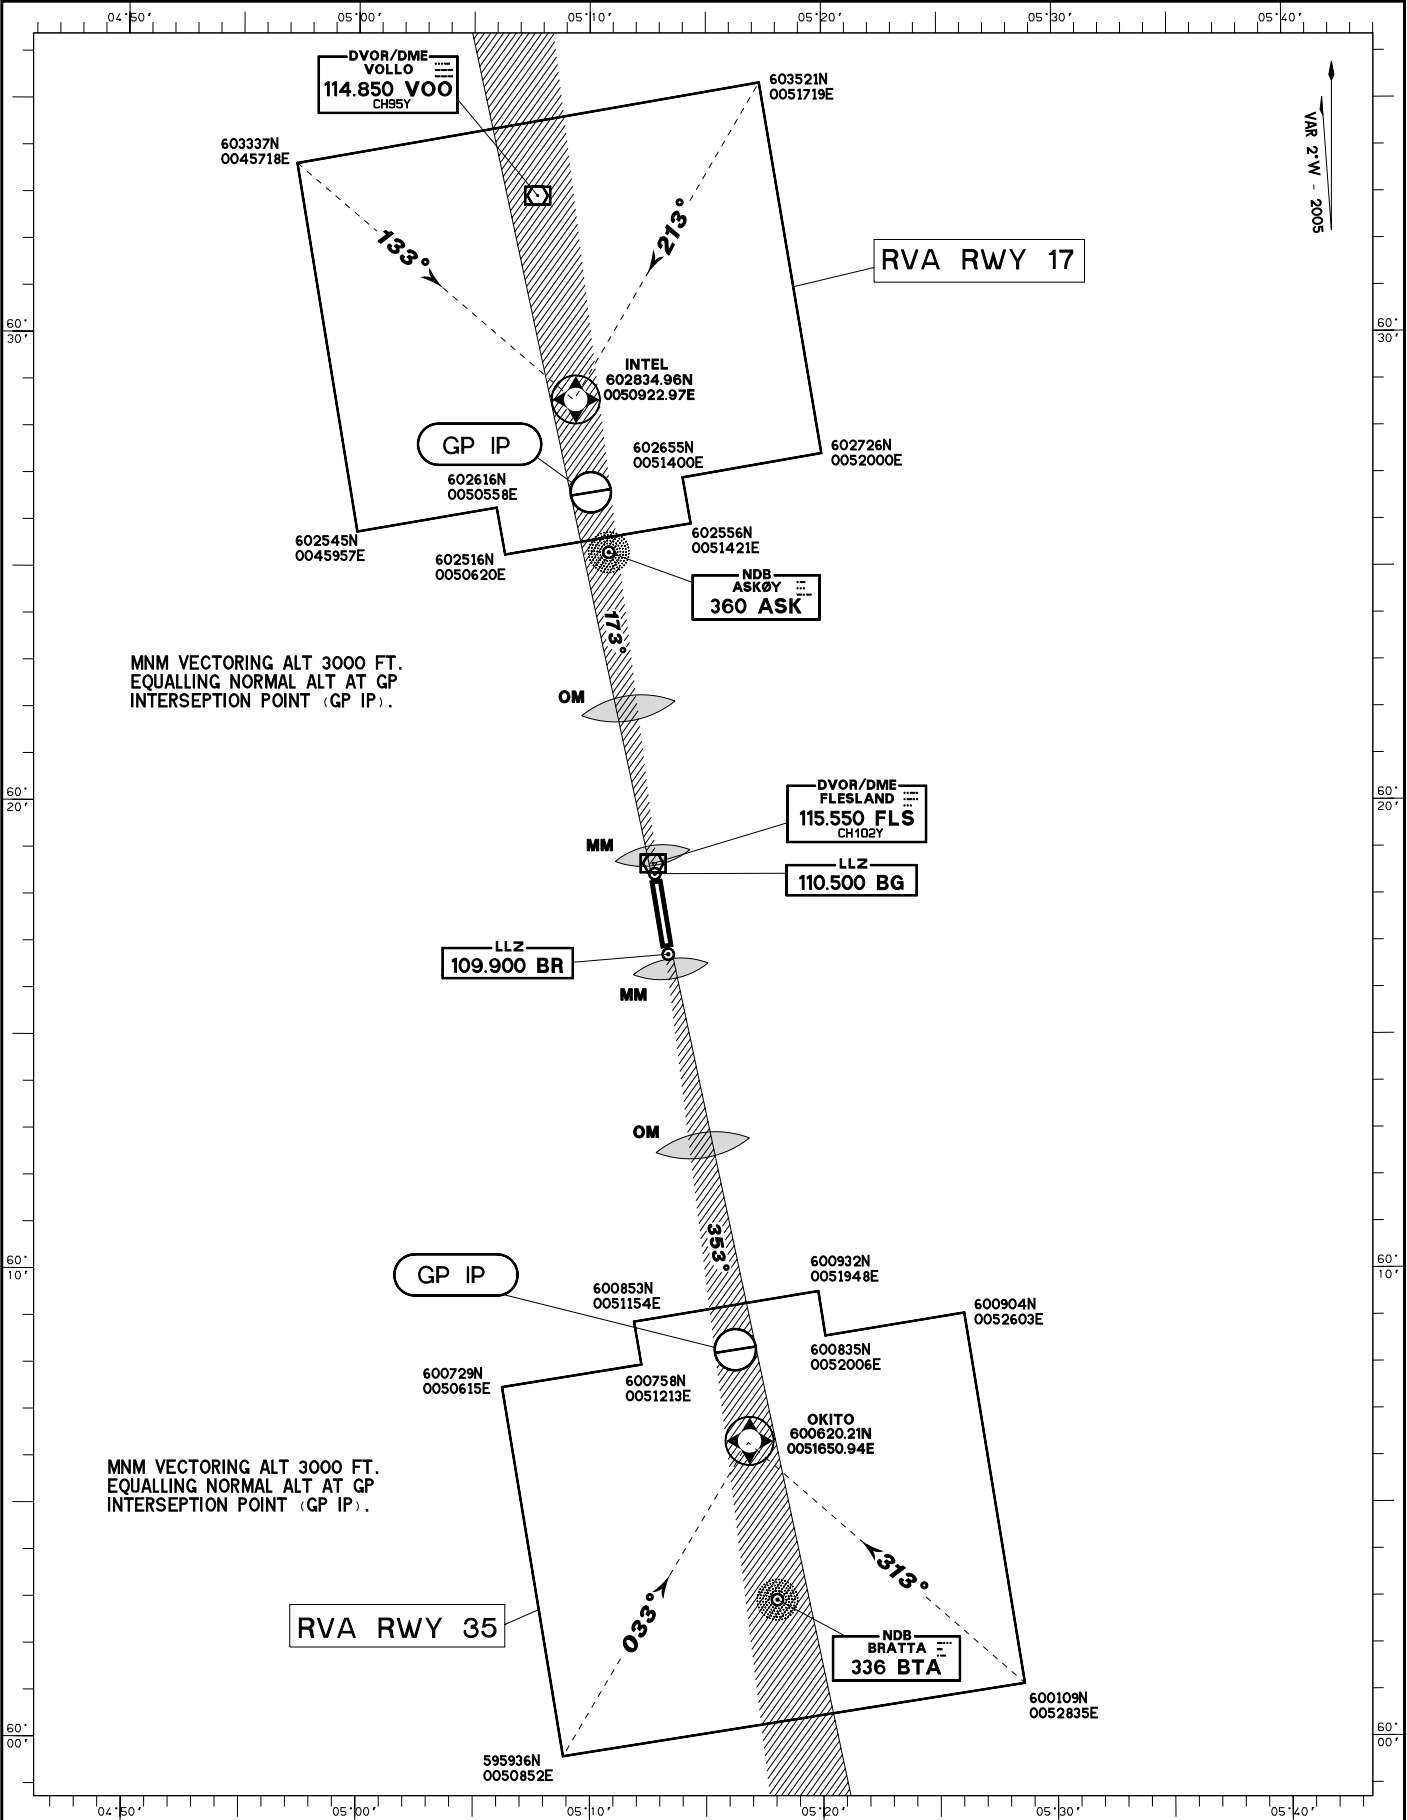

RADAR VECTERING AREAS

BERGEN FLESLAND

NORWAY

SCALE 1:300000

CHANGES: VAR.